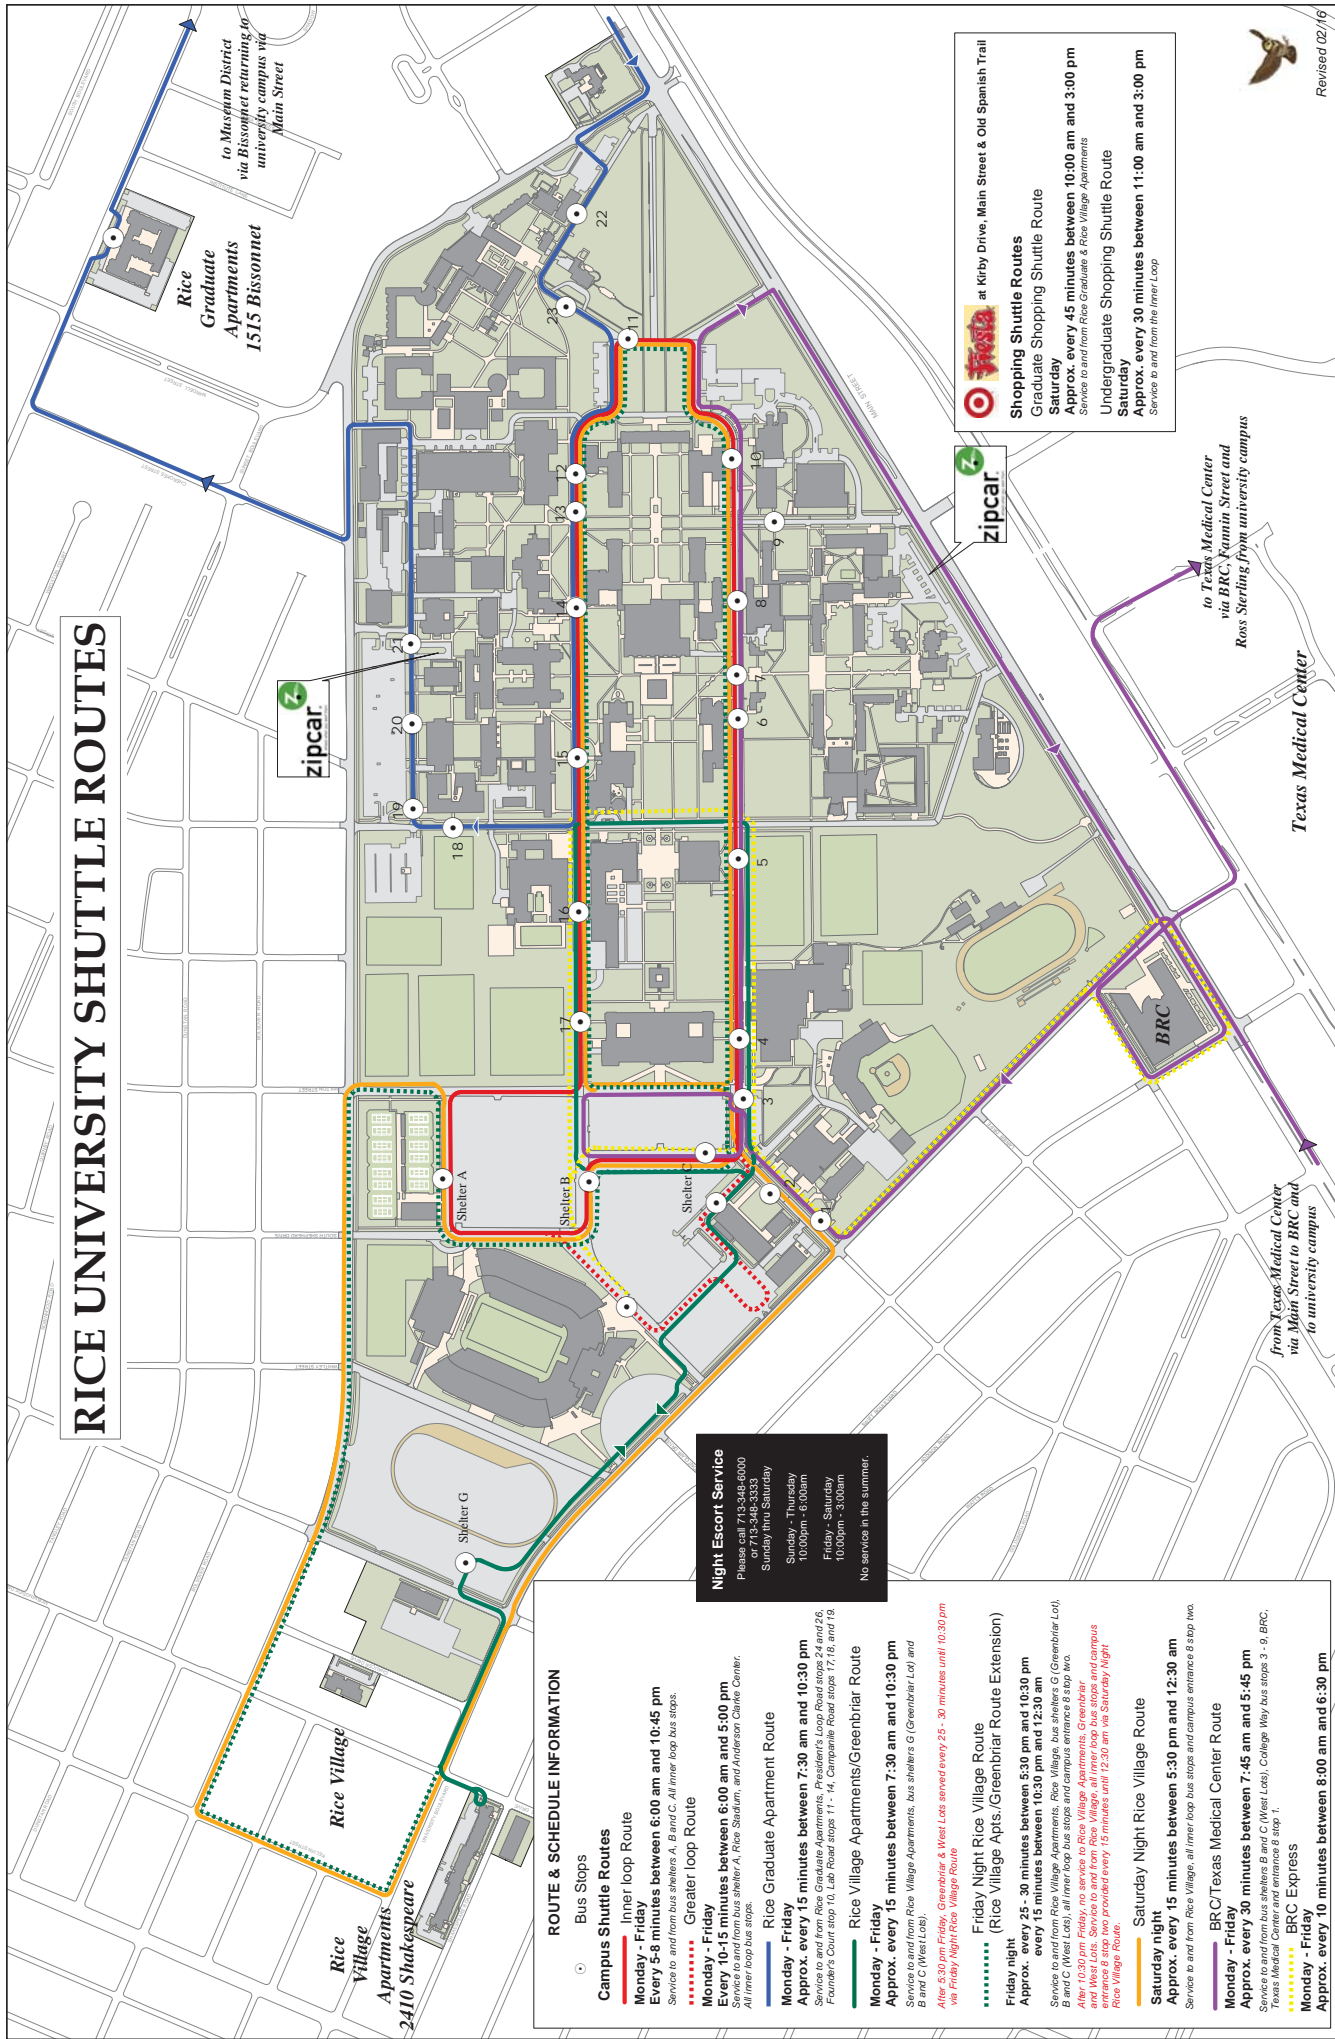

RICE UNIVERSITY SHUTTLE ROUTES

Rice Graduate Apartments
1515 Bissonnet

zipcar

zipcar

Target

Shopping Shuttle Routes
Graduate Shopping Shuttle Route
Saturday every 45 minutes between 10:00 am and 3:00 pm
Service to and from Rice Graduate & Rice Village Apartments
Undergraduate Shopping Shuttle Route
Saturday every 30 minutes between 11:00 am and 3:00 pm
Service to and from the Inner Loop

to Texas Medical Center
via BRC, Fannin Street and
Ross Sterling from university campus

Texas Medical Center

From Texas Medical Center
via Main Street to BRC and
to university campus

Night Escort Service
Please call 713-348-6000
or 713-348-5353
Sunday thru Saturday
Sunday - Thursday
10:00pm - 6:00am
Friday - Saturday
10:00pm - 3:00am
No service in the summer.

ROUTE & SCHEDULE INFORMATION

- Bus Stops
- **Campus Shuttle Routes**
  - Monday - Friday Inner-loop Route
  - Monday - Friday Every 5-8 minutes between 6:00 am and 10:45 pm
    Service to and from bus shelters A, B and C. All inner loop bus stops.
  - Monday - Friday Greater-loop Route
  - Monday - Friday Every 10-15 minutes between 6:00 am and 5:00 pm
    Service to and from bus shelters A, B and C. All inner loop bus stops.
  - Monday - Friday Rice Graduate Apartment Route
  - Monday - Friday Approx. every 15 minutes between 7:30 am and 10:30 pm
    Service to and from Rice Graduate Apartments, Presenters Loop, Road stops 24 and 26, Fannin's Green stop 10, Lab Road stops 11-14, Campinole Road stops 17, 18, and 19.
  - Monday - Friday Rice Village Apartments/Greenbriar Route
  - Monday - Friday Approx. every 15 minutes between 7:30 am and 10:30 pm
    Service to and from Rice Village Apartments, bus shelters G (Greenbriar Lot) and B and C (West Lots).
  - After 6:30 pm Friday, Greenbriar & West Lots served every 25 - 30 minutes until 10:30 pm via Friday Night Rice Village Route
  - Friday Night Rice Village Route (Rice Village Apis./Greenbriar Route Extension)
  - Friday night Approx. every 35 - 30 minutes between 6:30 pm and 10:30 pm every 15 minutes between 10:30 pm and 12:30 am
    Service to and from Rice Village Apartments, Rice Village, bus shelters G (Greenbriar Lot), B and C (West Lots), all inner loop bus stops and campus entrance 8 stop two.
    After 10:30 pm Friday, no service to Rice Village Apartments, Greenbriar and West Lots. Service to and from Rice Village, all inner loop bus stops and campus entrance 8 stop two, provided every 15 minutes until 12:30 am via Saturday Night Rice Village Route.
  - Saturday Night Rice Village Route
  - Saturday night Approx. every 15 minutes between 5:30 pm and 12:30 am
    Service to and from Rice Village, all inner loop bus stops and campus entrance 8 stop two.
  - Monday - Friday BRC/Texas Medical Center Route
  - Monday - Friday Approx. every 30 minutes between 7:45 am and 5:45 pm
    Service to and from bus shelters B and C (West Lots), College Way bus stops 3 - 9, BRC, Texas Medical Center and entrance 8 stop 1.
  - Monday - Friday BRC Express
  - Monday - Friday Approx. every 10 minutes between 8:00 am and 6:30 pm