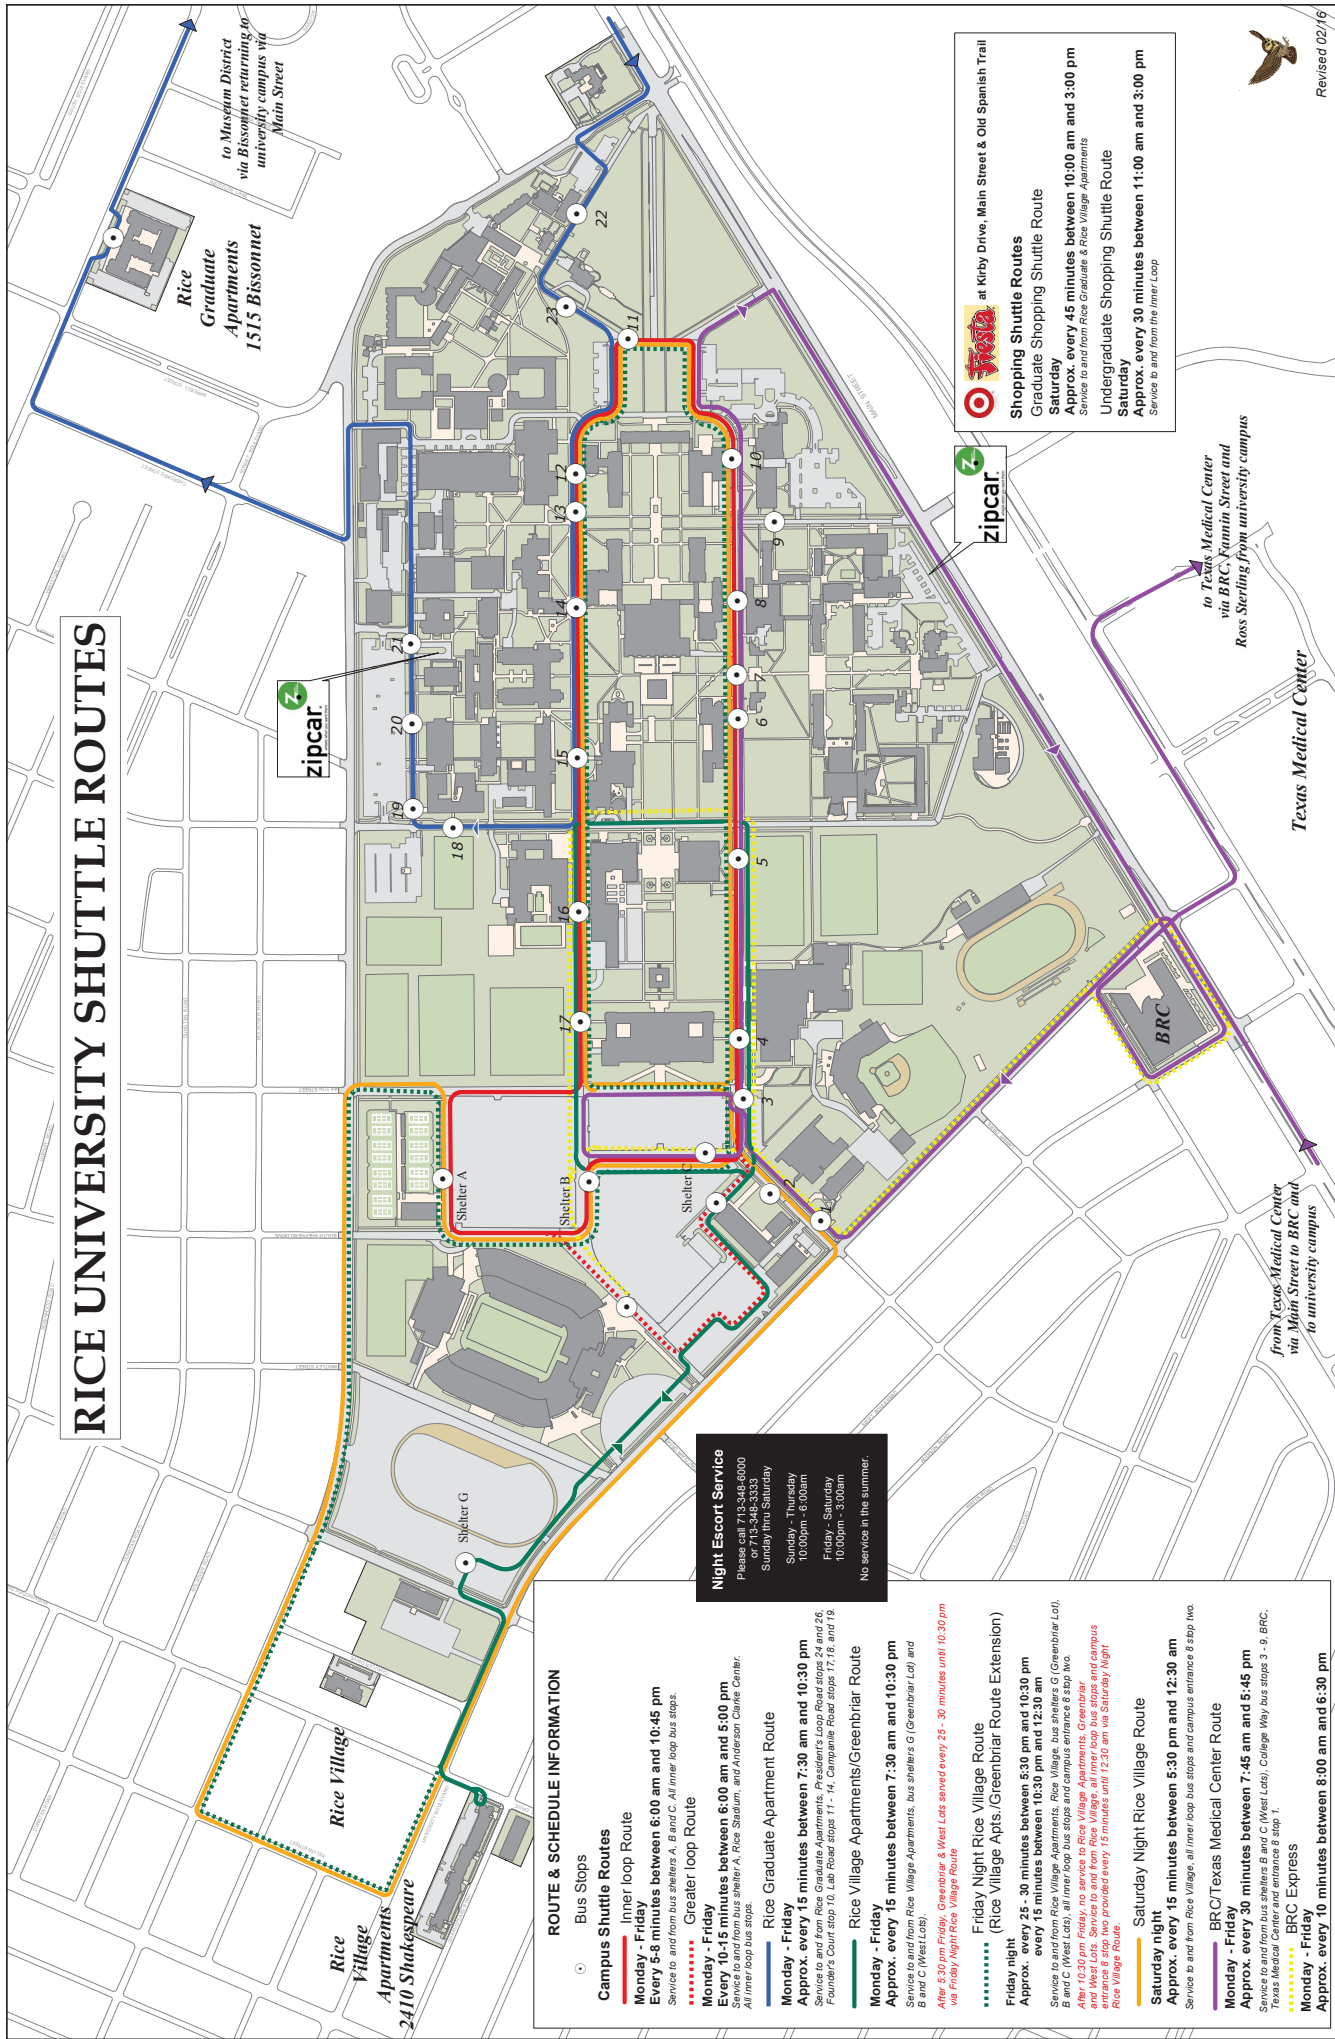

RICE UNIVERSITY SHUTTLE ROUTES

Target at Kirby Drive, Main Street & Old Spanish Trail
Shopping Shuttle Routes
Graduate Shopping Shuttle Route
Saturday, every 45 minutes between 10:00 am and 3:00 pm
 Service to and from Rice Graduate & Rice Village Apartments
Undergraduate Shopping Shuttle Route
Saturday, every 30 minutes between 11:00 am and 3:00 pm
 Service to and from the Inner Loop