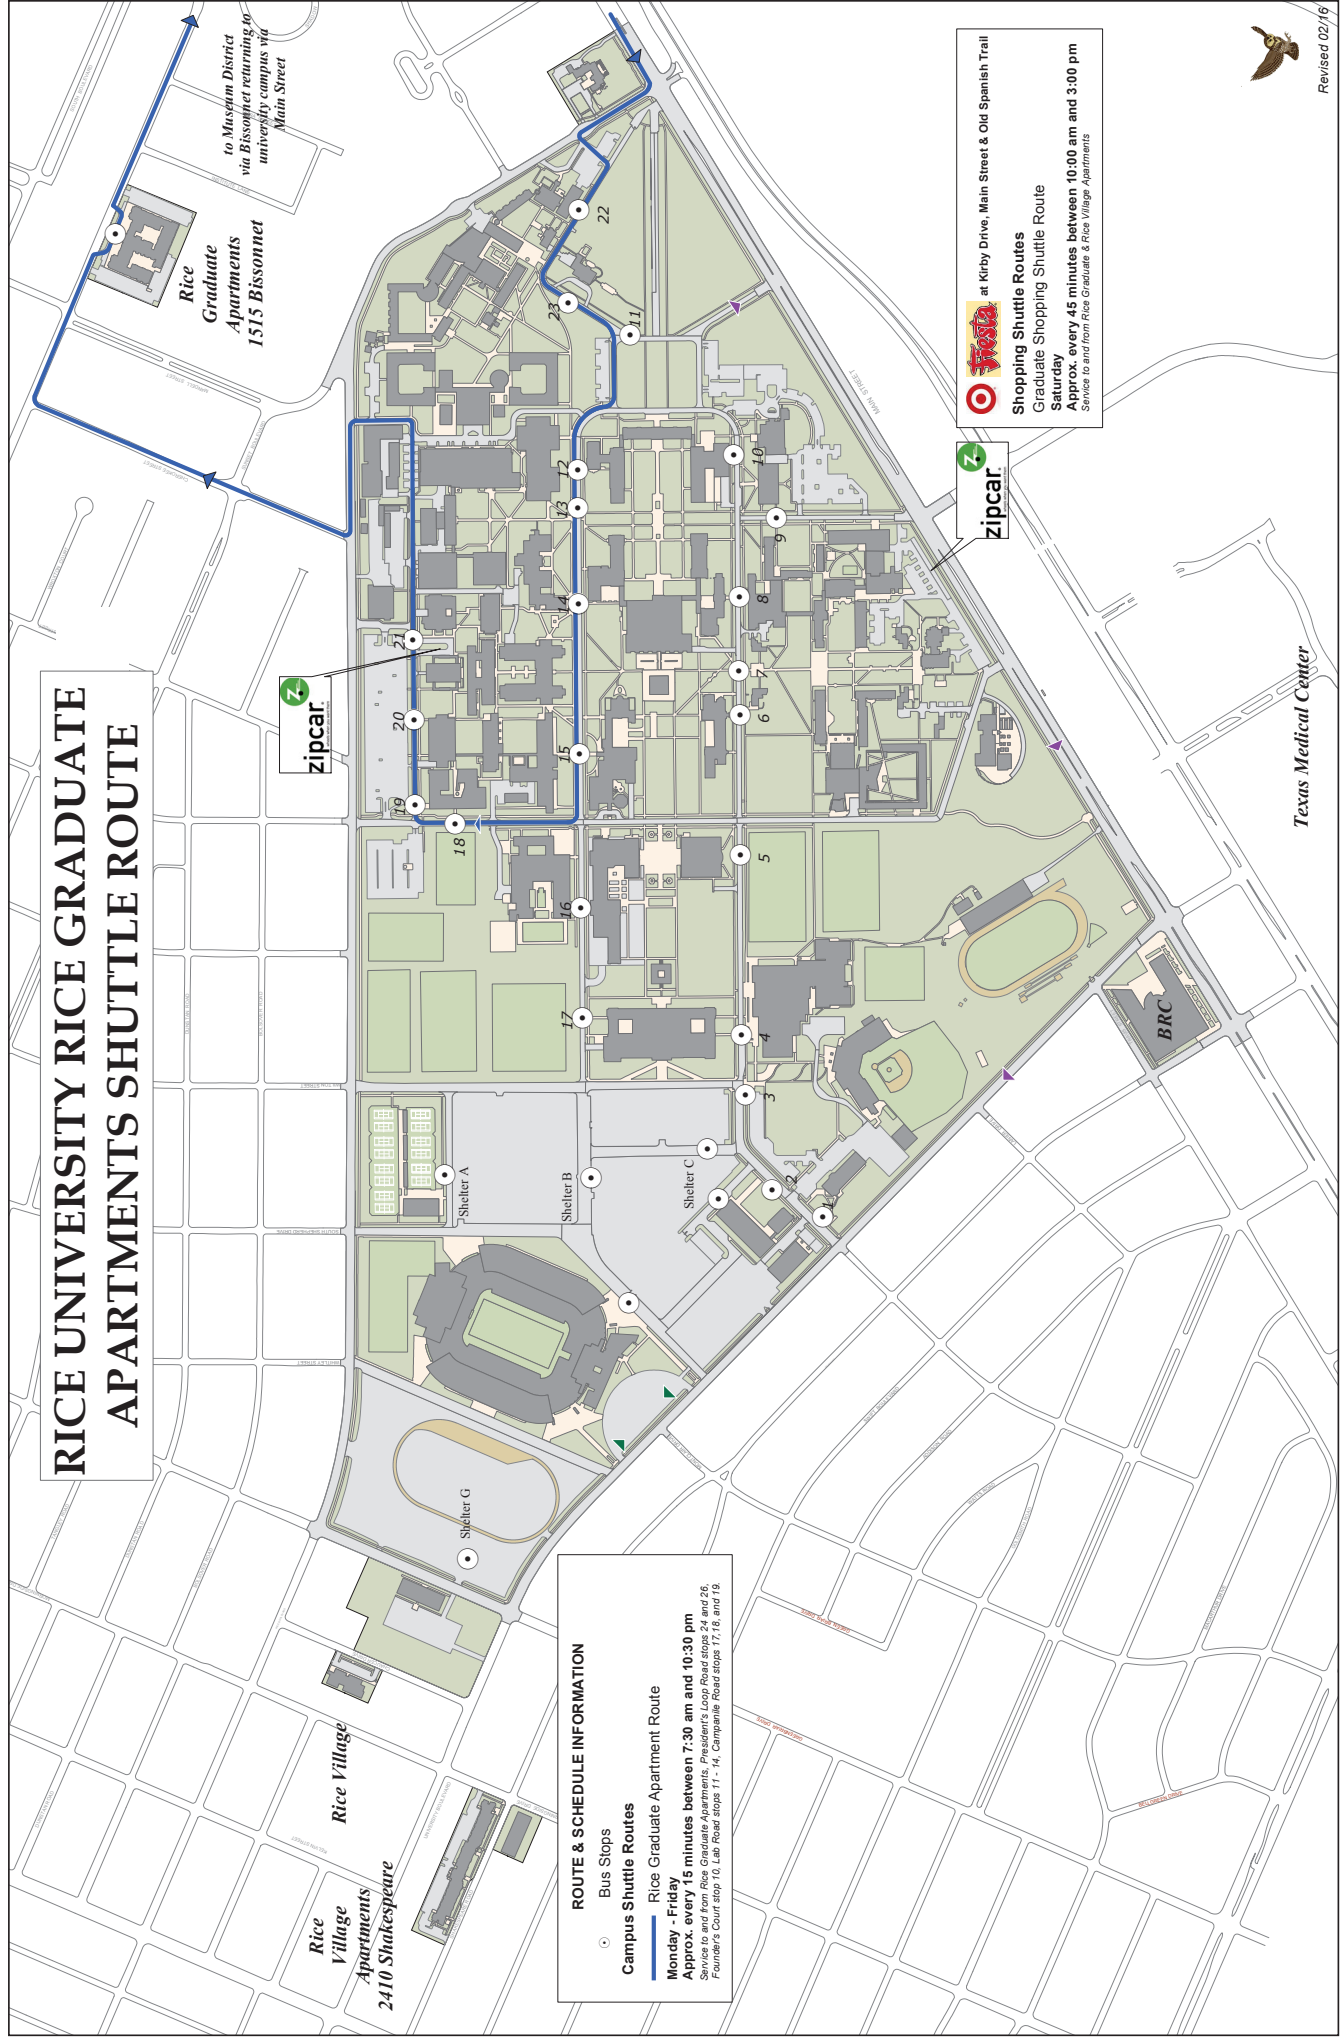

RICE UNIVERSITY RICE GRADUATE APARTMENTS SHUTTLE ROUTE

ROUTE & SCHEDULE INFORMATION

- Bus Stops
- Campus Shuttle Routes
- Rice Graduate Apartment Route**
- Monday - Friday
- Approx every 15 minutes between 7:30 am and 10:30 pm
- Service to and from Rice Graduate Apartments, Presidents, Loop Road stops 24 and 26, Founder's Court stop 10, Lab Road stops 11 - 14, Campaigne Road stops 17, 18, and 19.

Target at Kirby Drive, Main Street & Old Spanish Trail

Shopping Shuttle Routes

Graduate Shopping Shuttle Route

Saturday

Approx every 45 minutes between 10:00 am and 3:00 pm

Service to and from Rice Graduate & Rice Village Apartments