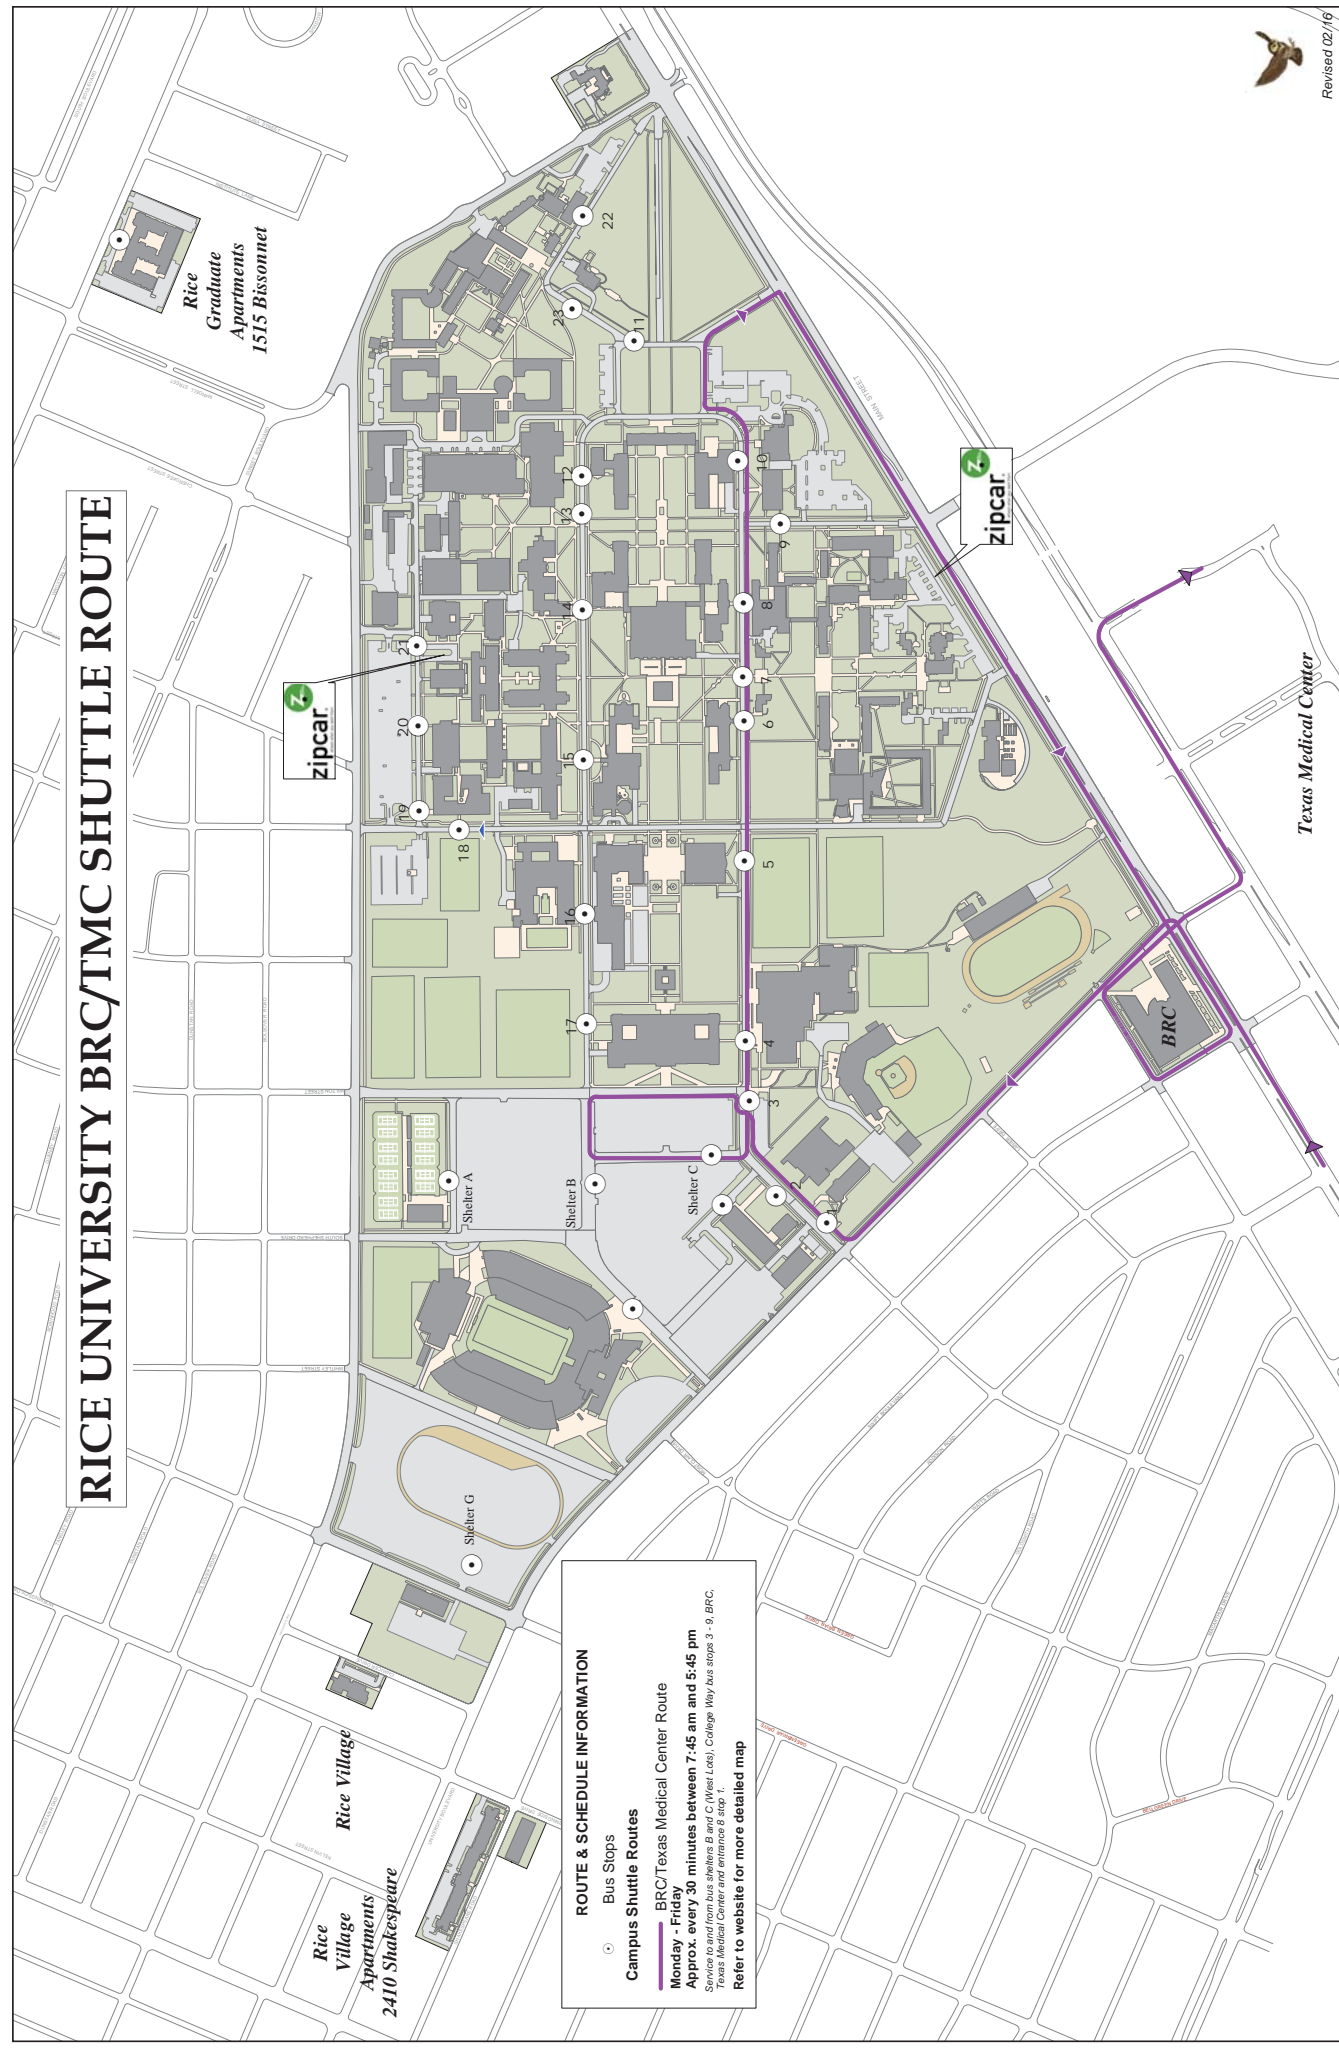

RICE UNIVERSITY BRC/TMC SHUTTLE ROUTE

ROUTE & SCHEDULE INFORMATION

- Bus Stops
- Campus Shuttle Routes
- Monday - Friday
- BRC/Texas Medical Center Route
- Approx. every 30 minutes between 7:45 am and 5:45 pm
- Stops to and from bus shelters B and C (Med. Ctr.), College Way bus stops 3 - 9, BRC, Texas Medical Center and entrance 8 stop 1.
- Refer to website for more detailed map

Rice Graduate Apartments
1515 Bissonnet

zipcar

zipcar

Rice Village Apartments
2410 Shakespeare

Texas Medical Center

BRC

Shelter G

Shelter A

Shelter B

Shelter C

20

19

18

17

16

15

6

5

4

3

2

1

22

23